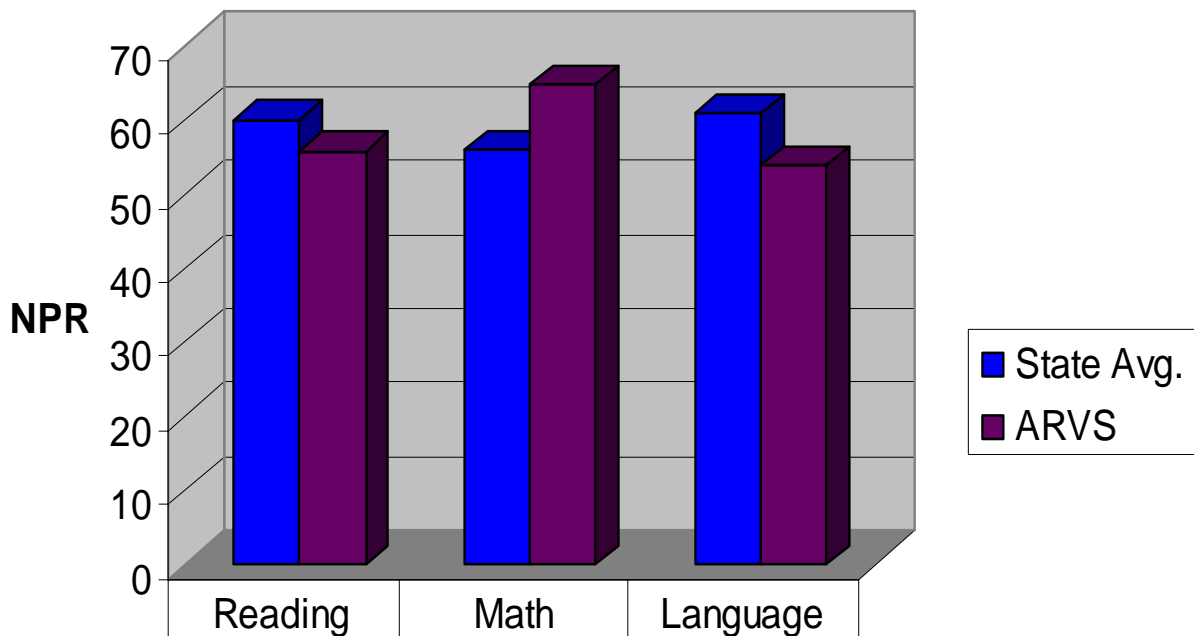

# ARVS v. State Avg. Grades 3 -8

2004-05 ITBS - Kindergarten

■ State Avg.	51	64	63
■ ARVS	59.4	72.5	72.1

2004-05 ITBS - 1st Grade

■ State Avg.	60	56	61
■ ARVS	55.8	64.8	53.8

2004-05 ITBS - 2nd Grade

■ State Avg.	64	56	62
■ ARVS	71.2	72.3	53.7