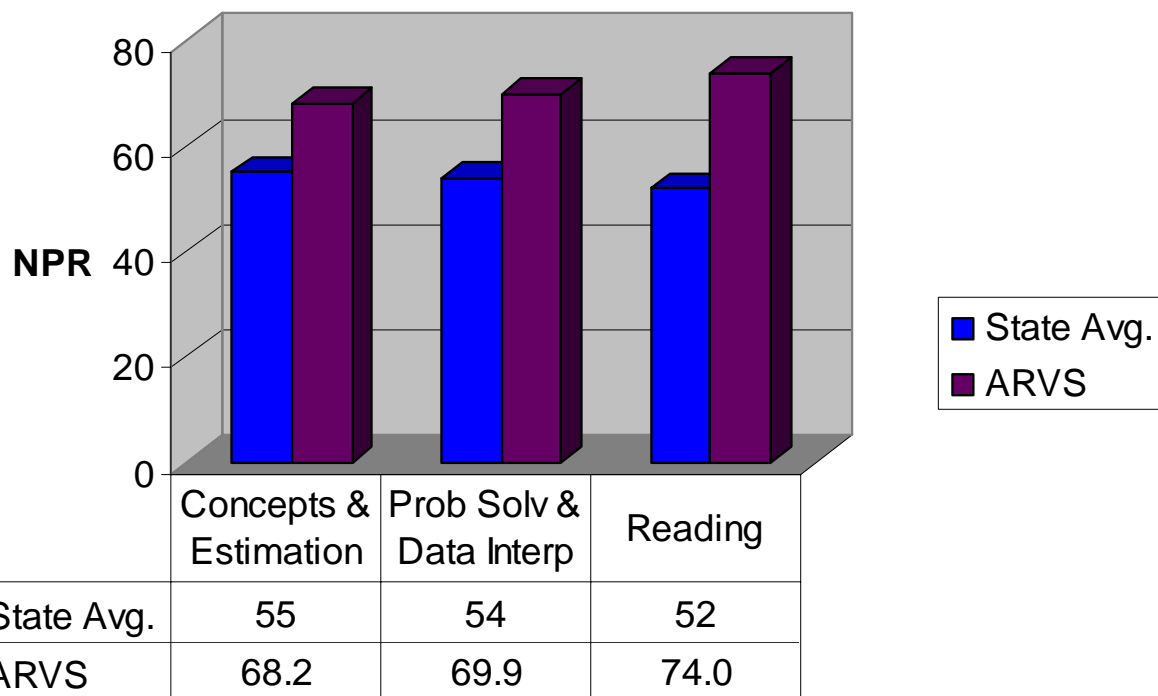

2004-05 ITBS - 7th Grade

2004-05 ITBS - 8th Grade