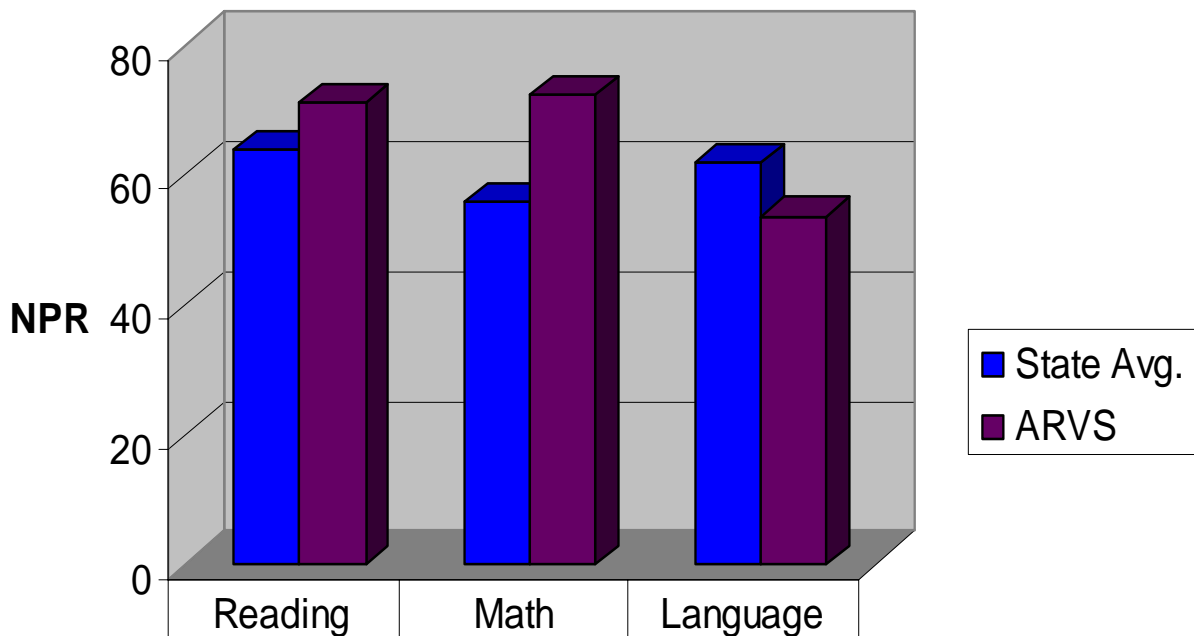

# ARVS v. State Avg. Grades 3 -8

2004-05 ITBS - Kindergarten

■ State Avg.	51	64	63
■ ARVS	59.4	72.5	72.1

2004-05 ITBS - 1st Grade

■ State Avg.	60	56	61
■ ARVS	55.8	64.8	53.8

2004-05 ITBS - 2nd Grade

■ State Avg.	64	56	62
■ ARVS	71.2	72.3	53.7